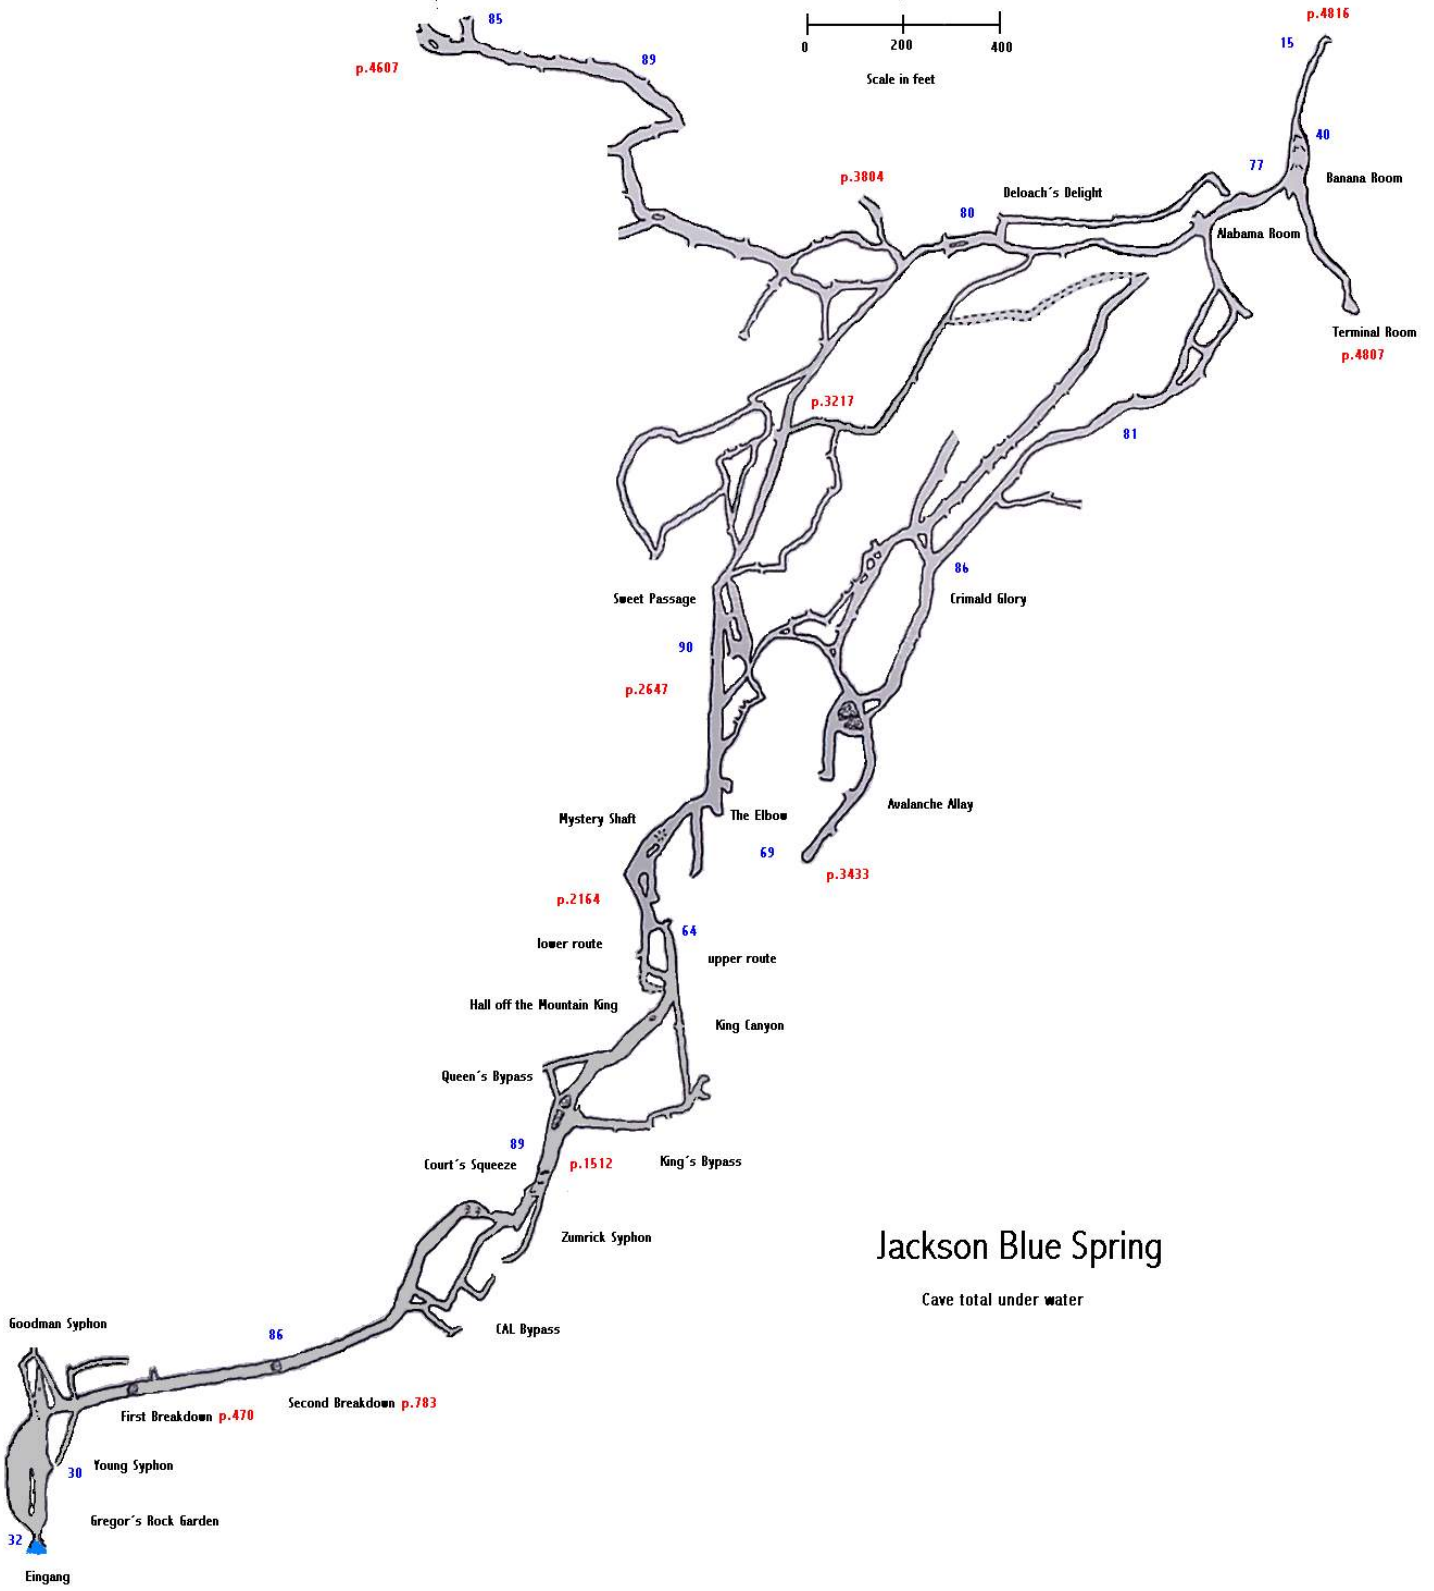

N

Jackson Blue Spring

Cave total under water